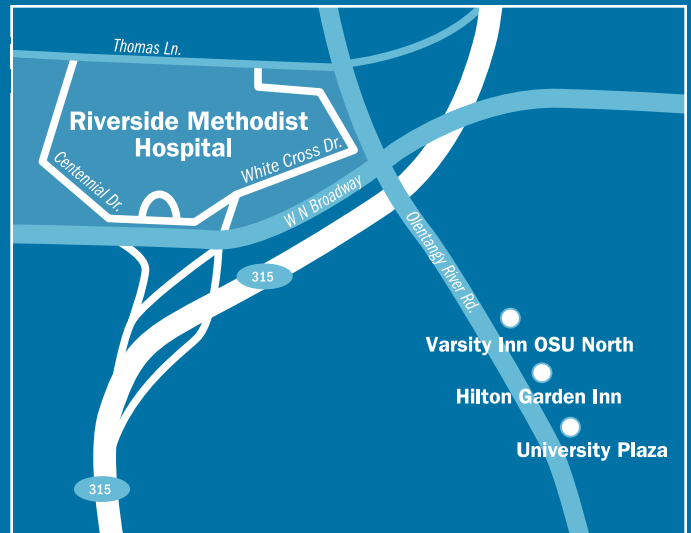

HotelCare services are now available at three (3) hotels which are convenient to Riverside. Remember to mention the Riverside HotelCareSM Program to receive the special room rate. To find out more, call the Hotel of your choice listed below. To reach a Riverside HotelCareSM representative call: 614.566.5397

Hilton Garden Inn

3110 Olentangy River Rd.
614.263.7200

Varsity Inn OSU North

3246 Olentangy River Rd.
614.267.4646

University Plaza

3232 Olentangy River Rd.
614.267.7461
Toll-free: 877.677.5292

Stay close to where you need to be.